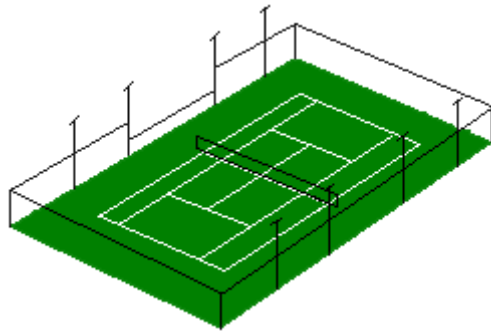

We design each lighting system to suit your needs – the top illustration is a typical layout, the one below would accommodate a break in the perimeter fencing.

Lighting units are shown in the raised position.

THE RETRACTABLE LIGHTING COMPANY

Keeper's Cottage
Wellhouse lane
Betchworth
Surrey
RH3 7HH

Telephone: 01737 845959

Mobile: 07774899712

Email: bird@tennislight.com

www.tennislight.com